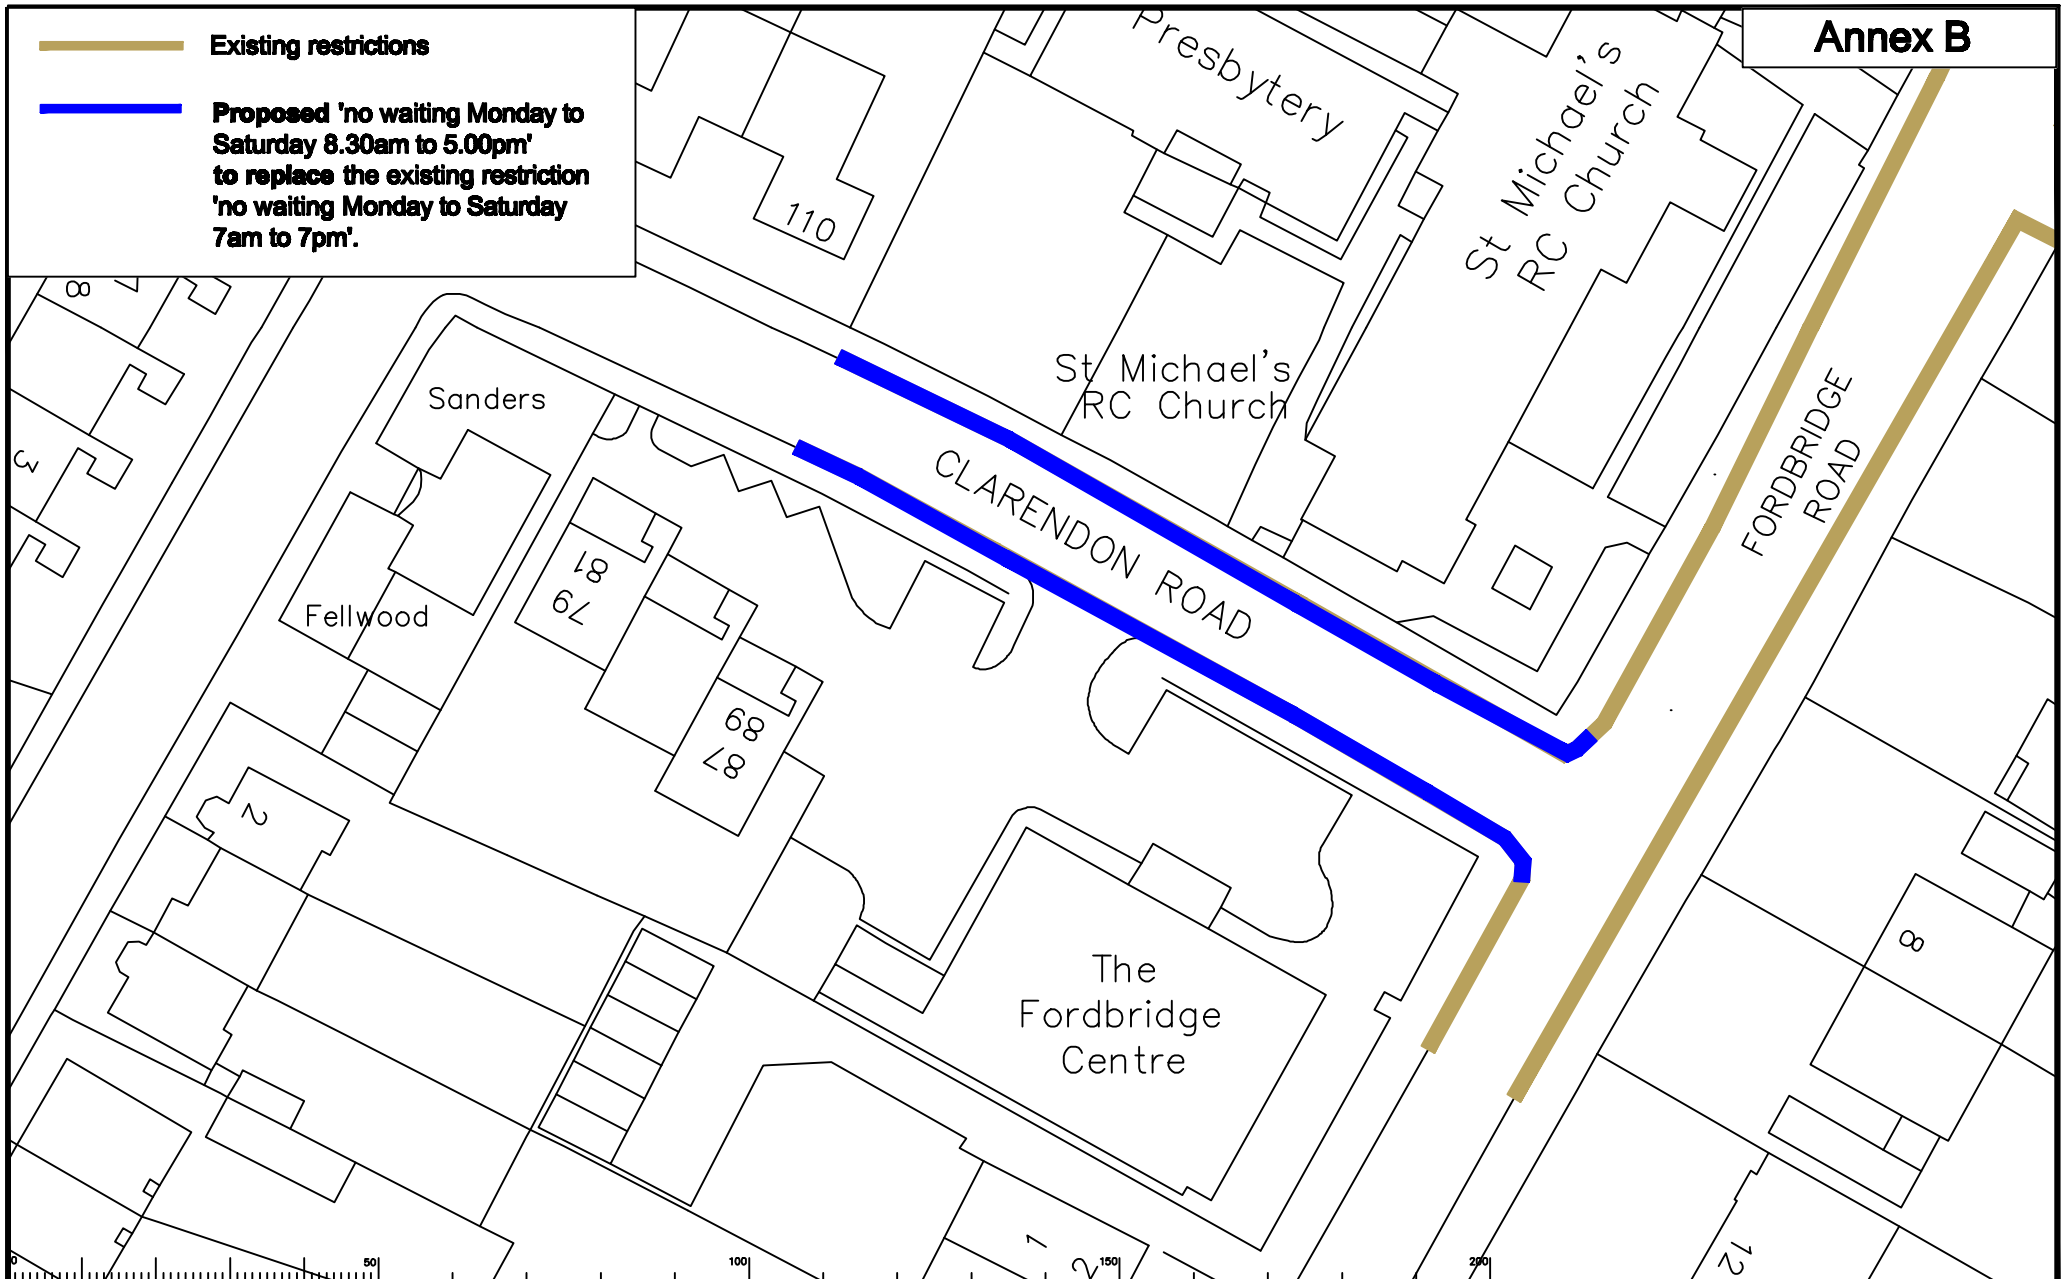

Existing restrictions
Proposed 'no waiting Monday to Saturday 8.30am to 5.00pm' to replace the existing restriction 'no waiting Monday to Saturday 7am to 7pm'.

Scale 1:500

Rev.	Description	Drwn	Slg.	Date	Chkd	Slg.	Date	Appr	Slg.	Date

Drawn by	Slg.	Date	Checked by	Slg.	Date	Approved by	Slg.	Date
J.A.R.	J.A.R.	12/12	R.H.	R.H.	12/12	D.C.	D.C.	12/12

Project: Clarendon Road Ashford
Drawing: Proposed Parking Restrictions
SHEET 1 OF 1

SURREY COUNTY COUNCIL
Local Government
Contract No. 0312-02
Rev. -
PRESENTATION